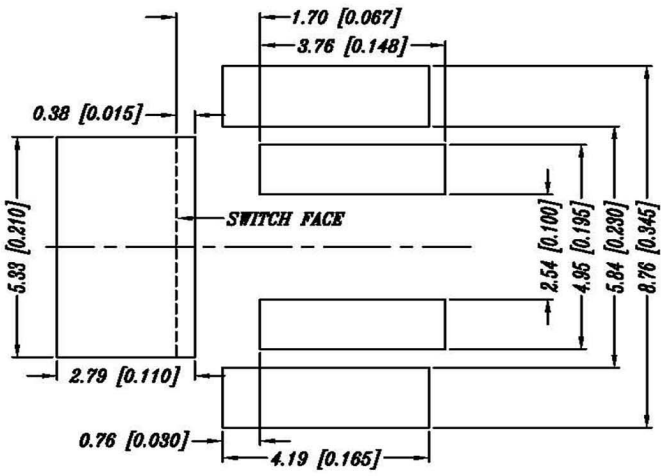

Color Of Stem For Operating Force	
White ;	Operating Force 185±50gf
Red ;	Operating Force 260±50gf

NOTE:
 1. ALL DIMENSIONS ARE IN MILLIMETERS, BRACKETED DIMENSIONS ARE IN INCHES.
 2. GENERAL TOLERANCES MAX±0.20mm.

RoHS Compliant		HSM 玄茂科技股份有限公司 HSUAN MAO TECHNOLOGY CO., LTD.	
APPD. 核准 Augor	SCALE 比例 参考	TOLERANCE 容許公差 .00 ± .ANG. ±	PART NAME 品名 TACT SWITCH RIGHT ANGLE SMT TYPE KONB HEIGHT 2.8mm OPERATING FORCE:260g RED COLOR REEL PACKING
DWG. 製圖 Yumi	UNIT 單位 M M	SIZE 紙張尺寸 A 4	ROHS LOW-LEAD
DATE 制表日 2007/07/19	PAGE 張數 1 OF 1	REV. 版本 A	PART NO. 料號 C8312-BBRR0000R

DATE	DESCRIPTION	DATE	APPD.
03.21.06	DWG.REL		