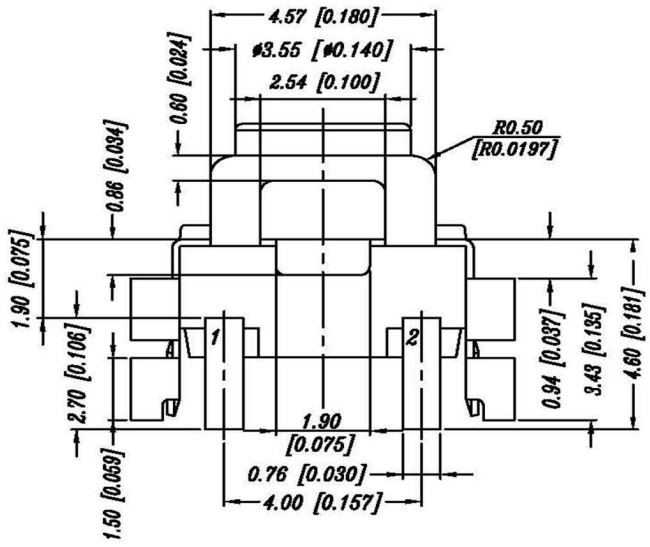

Color Of Stem For Operating Force	
White ;	Operating Force 185±50gf
Red ;	Operating Force 260±50gf

NOTE:
 1. ALL DIMENSIONS ARE IN MILLIMETERS, BRACKETED DIMENSIONS ARE IN INCHES.
 2. GENERAL TOLERANCES MAX±0.20mm.

RoHS Compliant		HSM 玄茂科技股份有限公司 HSUAN MAO TECHNOLOGY CO., LTD.	
APPD. 核准 Augor	SCALE 比例 参考	TOLERANCE 容許公差 .00 ± .ANG. ±	PART NAME 品名 TACT SWITCH RIGHT ANGLE SMT TYPE KONB HEIGHT 2.8mm OPERATING FORCE:260g RED COLOR REEL PACKING
DWG. 製圖 Yumi	UNIT 單位 M M	SIZE 紙張尺寸 A 4	ROHS LOW-LEAD
DATE 制表日 2007/07/19	PAGE 張數 1 OF 1	REV. 版本 A	PART NO. 料號 C8312-BBRR0000R

DATE	DESCRIPTION	DATE	APPD.
03.21.06	DWG.REL		